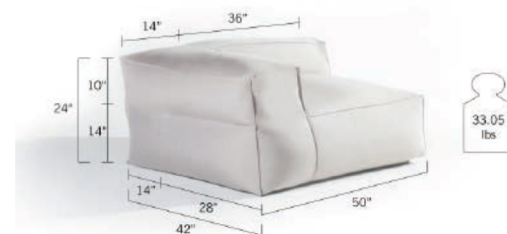

DIMENSIONS:

Product Dimensions:

Length : 42"
Width : 50"
Height : 24"
Weight : 33.05 lbs

COLORS: