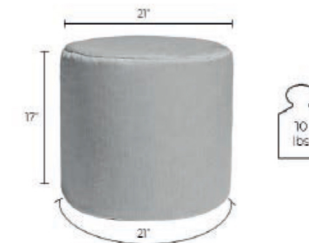

DIMENSIONS:

Product Dimensions:

Length : 21"
Width : 21"
Height : 17"
Weight : 10 lbs