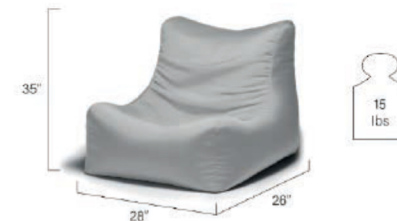

The collection highlights remarkable outdoor performance characteristics. The pieces merge the ideas of style and comfort together, featuring wide, straight arms, an ample and inviting depth ideal for lounging and relaxing.

Spazio Soft Seating incorporates European casual relaxed design, timeless tradition and quality into a modern marriage and understatement of 'life' and 'style'.

Each piece can be used in a full outdoor space, such as a patio, terrace, or deck, but also could be used indoor and can stand up to commercial traffic, pets and children.

The collection is offered in 7 Sunbrella Cast Colors designed to add a specific distinction to any outdoor design aesthetic or atmosphere. The removable and washable covers adds to the products flexibility & durability.

The water-resistant cover is removable for easy cleaning and has a waterproof bottom, making these outdoor bean bags suitable for use also on grass or sand. A durable, tear-resistant nylon liner contains the bead fill and provides another layer of protection against moisture.

DIMENSIONS:

Product Dimensions:

Length : 26"
Width : 28"
Height : 35"
Weight : 15 lbs

COLORS: